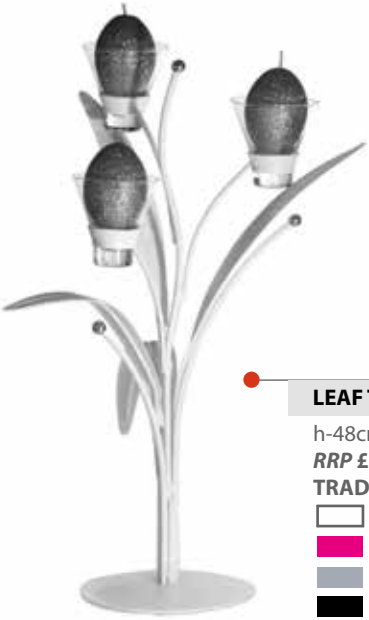

- 298-00 chocolate
- 298-02 black
- 298-03 pewter
- 298-09 teal
- 298-01 red

**CAROL 1 DROPLET**

h-24 cm
RRP £21.95
TRADE £8.95

-
-
-

**BARCELONA BOWL**

Stainless Steel Elements
1 glass plate h-19 cm
RRP £24.95
TRADE £10.40

- 297-00 chocolate
- 297-02 black
- 297-09 teal
- 297-03 pewter
- 297-01 red

DAISY LEAF 3 DROPLETS
 Floor stand
 h-95 cm
RRP £64.95
TRADE £26.95

- 658-00 bronze
- 658-01 teal
- 658-02 pewter

LEAF TREE 3 CUP
 h-48cm
RRP £44.95
TRADE £20.81