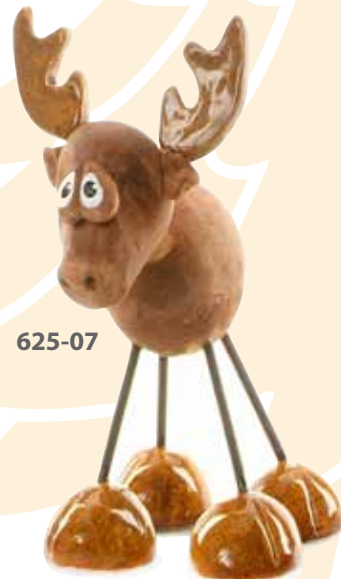

brown

wirelegs

WONDERFULLY WIRED

h-12 cm
RRP £15.95
TRADE £6.65ea
PK 1/SKU

625-06

625-16

625-07

625-05g